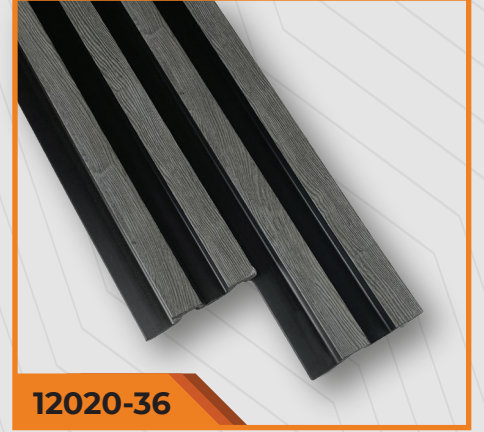

Icon Antrasit Eskitme
12cm
2cm |