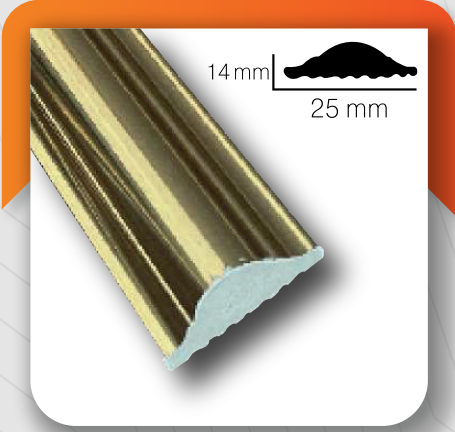

DC-DK-250A