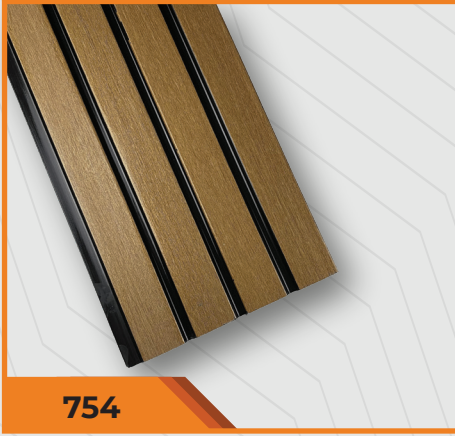

Quatra Meşe

20cm
1cm |