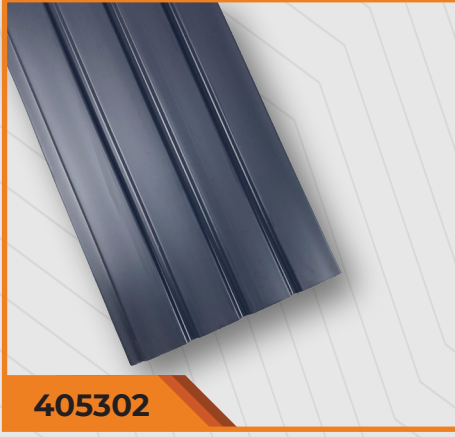

Quatra

Koleksiyonu

Quatra Mat Antrasit

20cm
1cm |