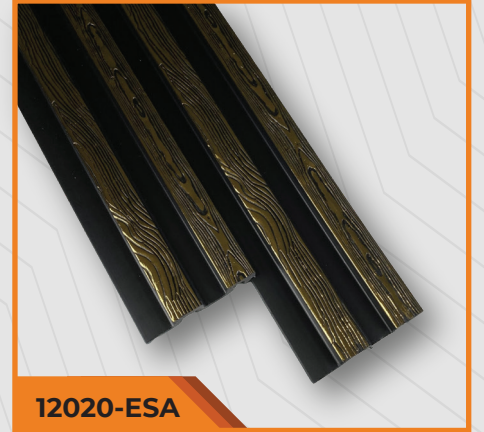

Icon Star Gold
12cm
2cm |