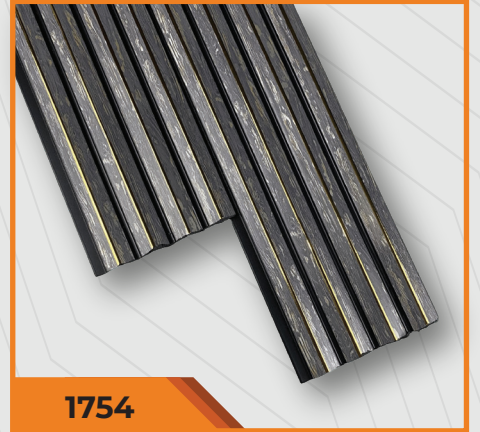

1754

Piramit Violet Gold

12cm
1cm |