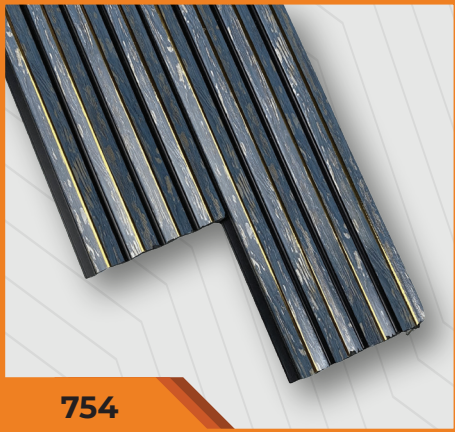

754

Piramit Akdeniz Gold

12cm
1cm |