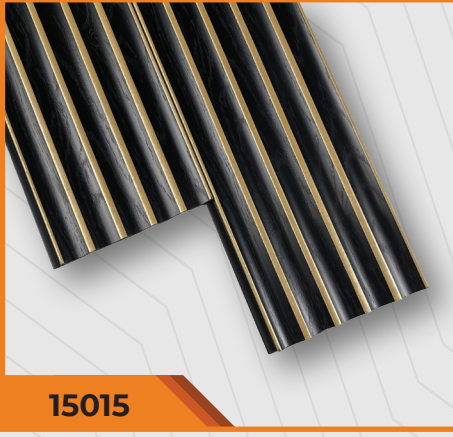

Anadolu Koleksiyonu

15015

Anadolu Siyah Altın

15cm
1cm