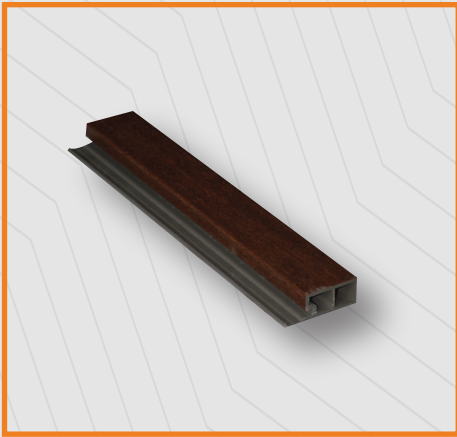

Kompozit Retro Ahşap

8cm
2cm |