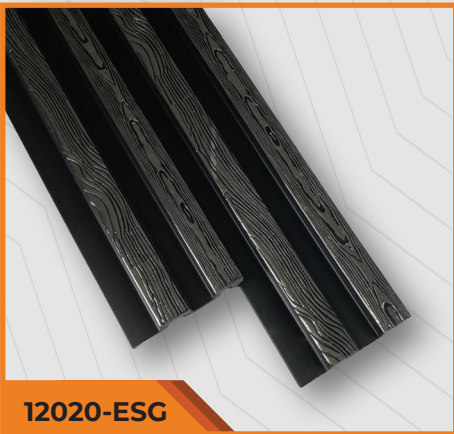

Icon Star Silver
12cm
2cm |