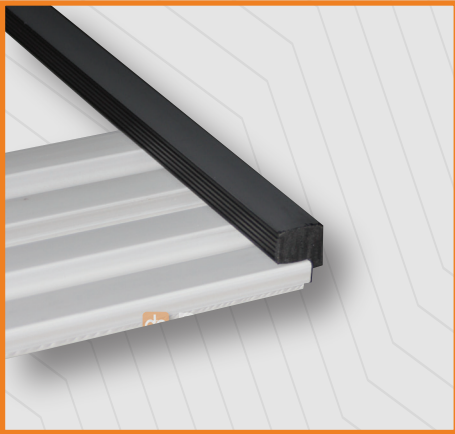

Bitirme Antrasit 2cm