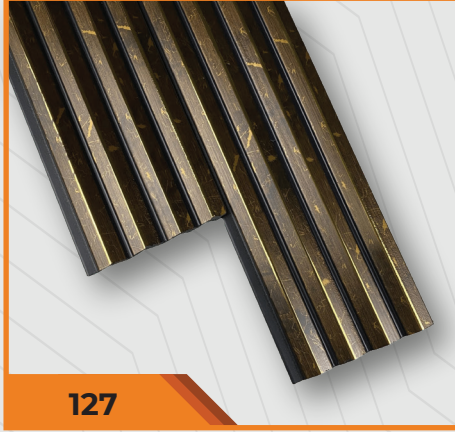

127

Piramit Ahşap Gold

12cm
1cm |