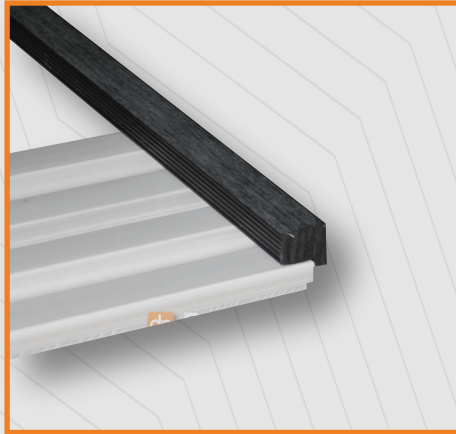

Bitirme Kesik Antrasit 2cm