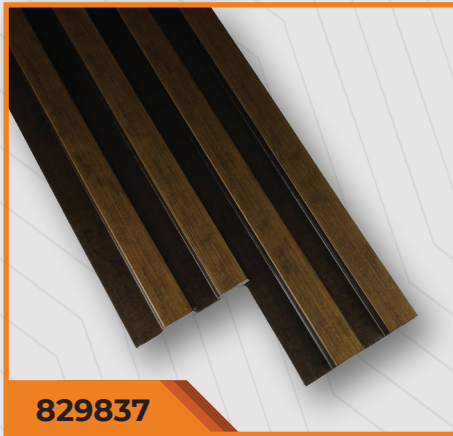

829837

İcon Kahve Geçişli

12cm
2cm |