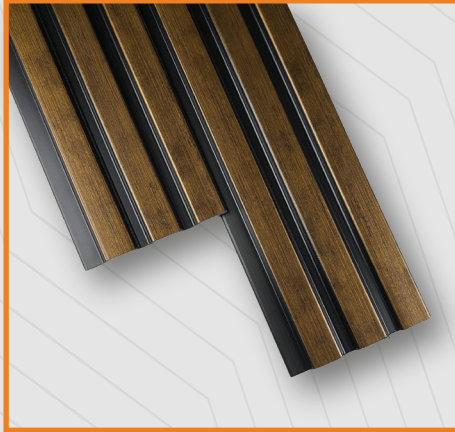

Dora Karina

12cm
1cm |