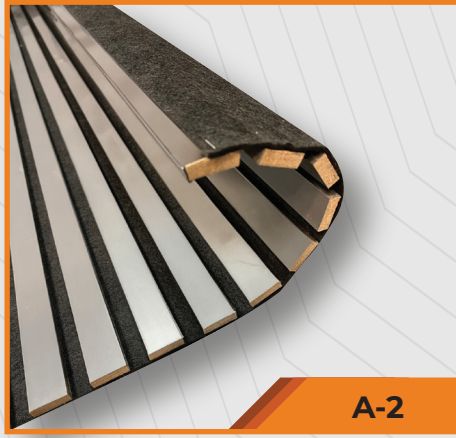

Akustik Antrasit
100x280cm
60x280cm