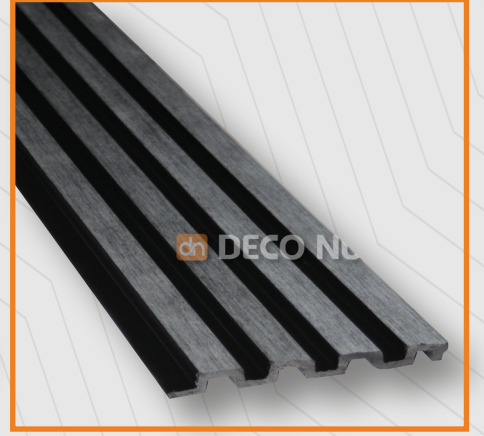

Roma Luna Antrasit

1.6cm | $\frac{20cm}{}$