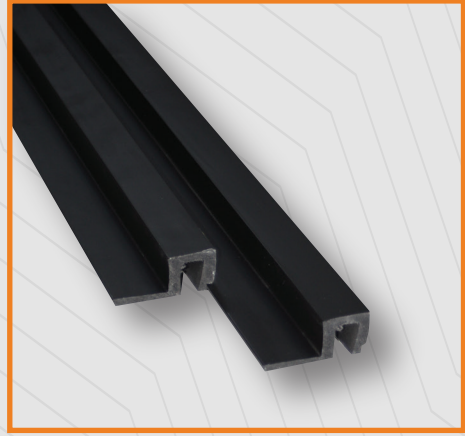

Nevada Antrasit