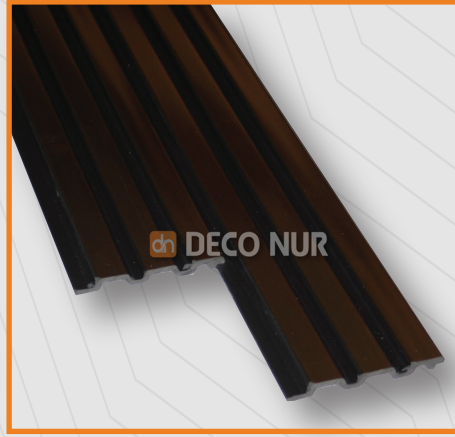

Dora Gold

12cm
1cm |