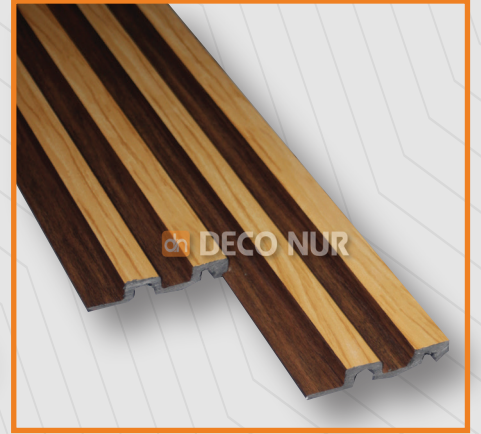

İcon Burma Ceviz

12cm
2cm |