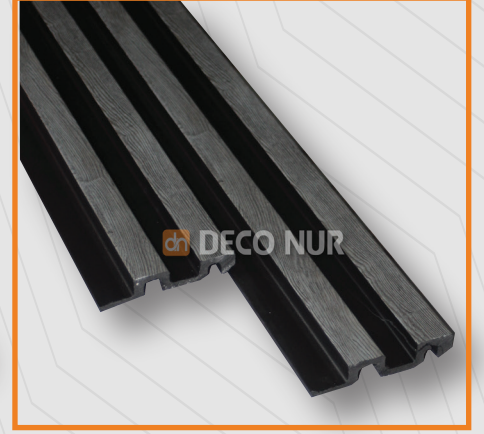

The Icon Series wall panel, with dimensions of 12x290 cm, is made from polyurethane material. Due to its high-quality material structure, it is extremely resistant to heat, moisture, and impact.

İcon

Koleksiyonu

İcon Kestane

12cm
2cm |

icon

Koleksiyonu

Icon Küba
12cm
2cm | 

Icon Mat Antrasit
12cm
2cm | 

Icon Natura
12cm
2cm | 

Icon Siyah Budaklı
12cm
2cm | 