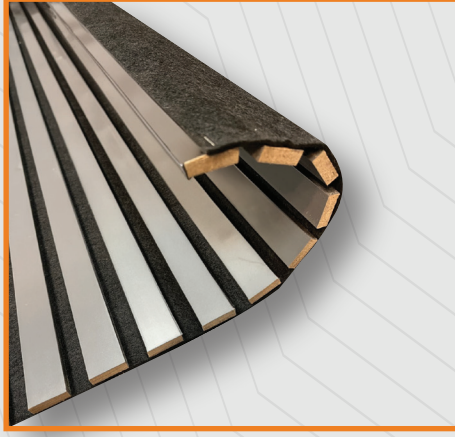

Akustik Antrasit
100x280cm
60x280cm