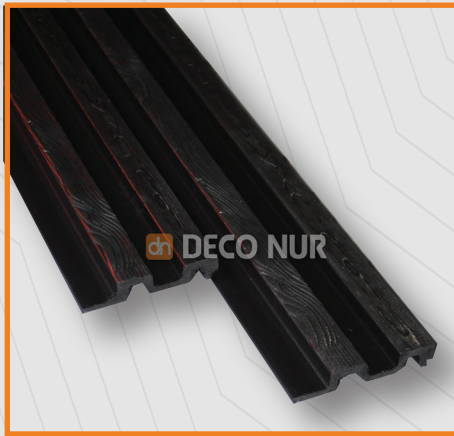

The Icon Series wall panel, with dimensions of 12x290 cm, is made from polyurethane material. Due to its high-quality material structure, it is extremely resistant to heat, moisture, and impact.

İcon

Koleksiyonu

İcon Kestane

12cm
2cm |

icon

Koleksiyonu

Icon Küba
12cm
2cm | 

Icon Mat Antrasit
12cm
2cm | 

Icon Natura
12cm
2cm | 

Icon Siyah Budaklı
12cm
2cm | 

Icon Söke Ceviz
12cm
2cm | 

Icon Star Gold
12cm
2cm | 

Icon Star Silver
12cm
2cm | 

Icon Wintage Bamboo
12cm
2cm | 

Icon Wood Gold
12cm
2cm | 

İcon Koleksiyonu

İcon Wood Hareli

2cm | $\frac{12cm}{\text{---}}$