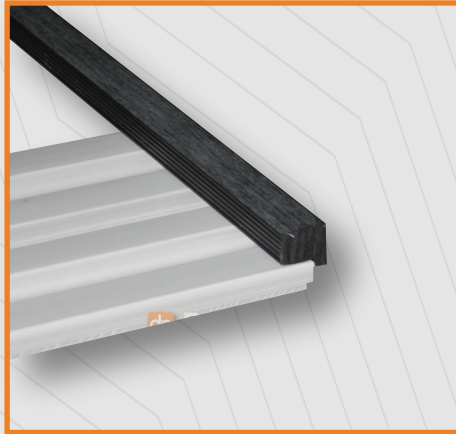

Bitirme Kesik Antrasit 2cm