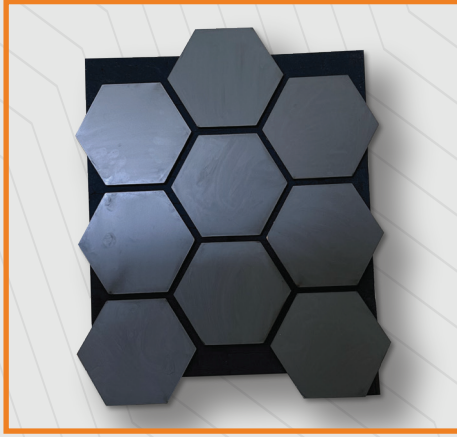

Petek Antrasit
78x64cm