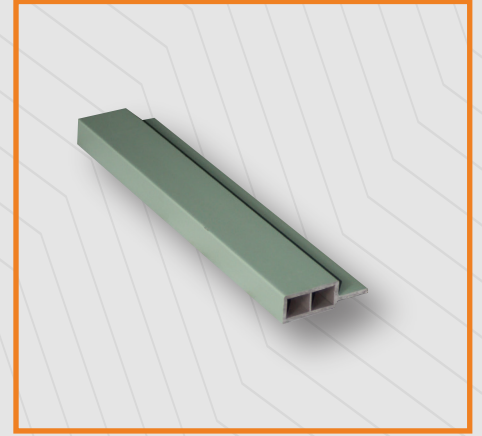

Kompozit Retro Deniz

8cm
2cm |