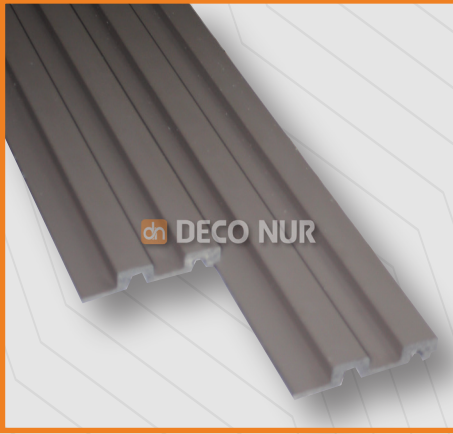

İcon Antrasit

12cm
2cm |