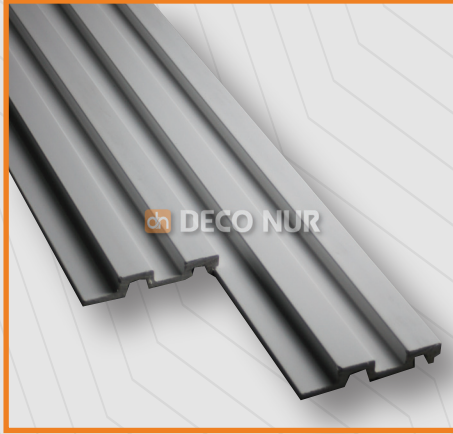

The Icon Series wall panel, with dimensions of 12x290 cm, is made from polyurethane material. Due to its high-quality material structure, it is extremely resistant to heat, moisture, and impact.

İcon

Koleksiyonu

İcon Açık Ceviz

12cm
2cm |

İcon Antrasit Siyah

12cm
2cm |

İcon Atlantik Çam

12cm
2cm |

İcon Antrasit

12cm
2cm |