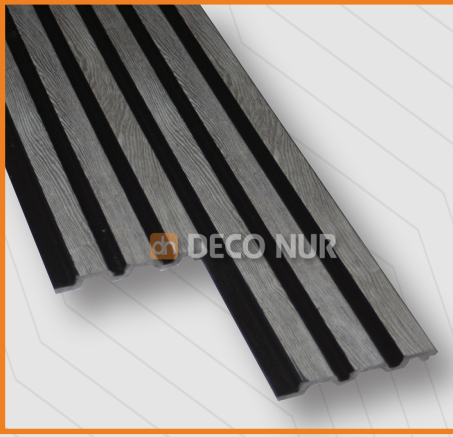

Dora Eskitme Natura

12cm
1cm |