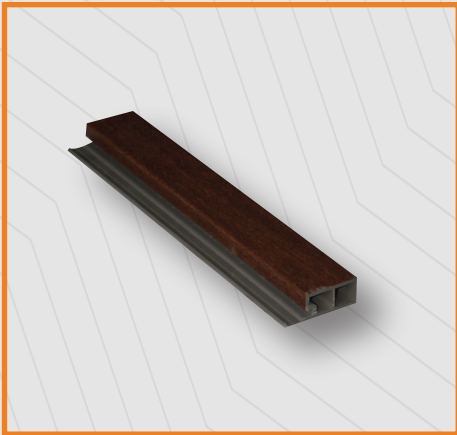

Kompozit Retro Ahşap

8cm
2cm |