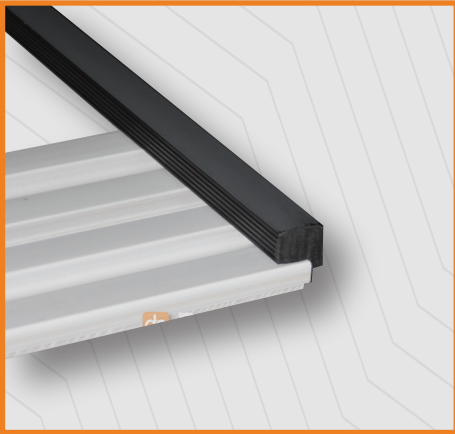

Bitirme Antrasit 2cm