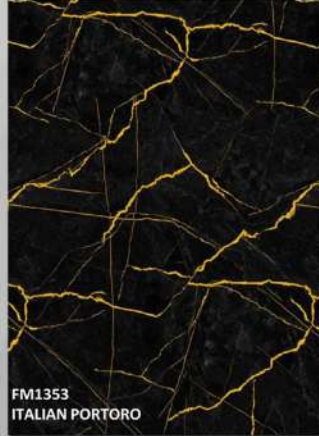

FM1350
WHITE CRYSTAL

FM1348
WHITE BLACK

FM1349
PORTORO WHITE

MERMER

FM1346
PIETRA GRAY

FM1344
BLACK WHITE

FM1353
ITALIAN PORTORO

FM1352
ROSSO LEVANTO