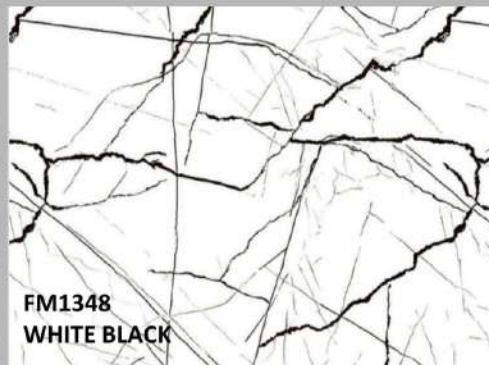

FM1351
WHITE GOLD

FM1349
PORTORO WHITE

FM1348
WHITE BLACK